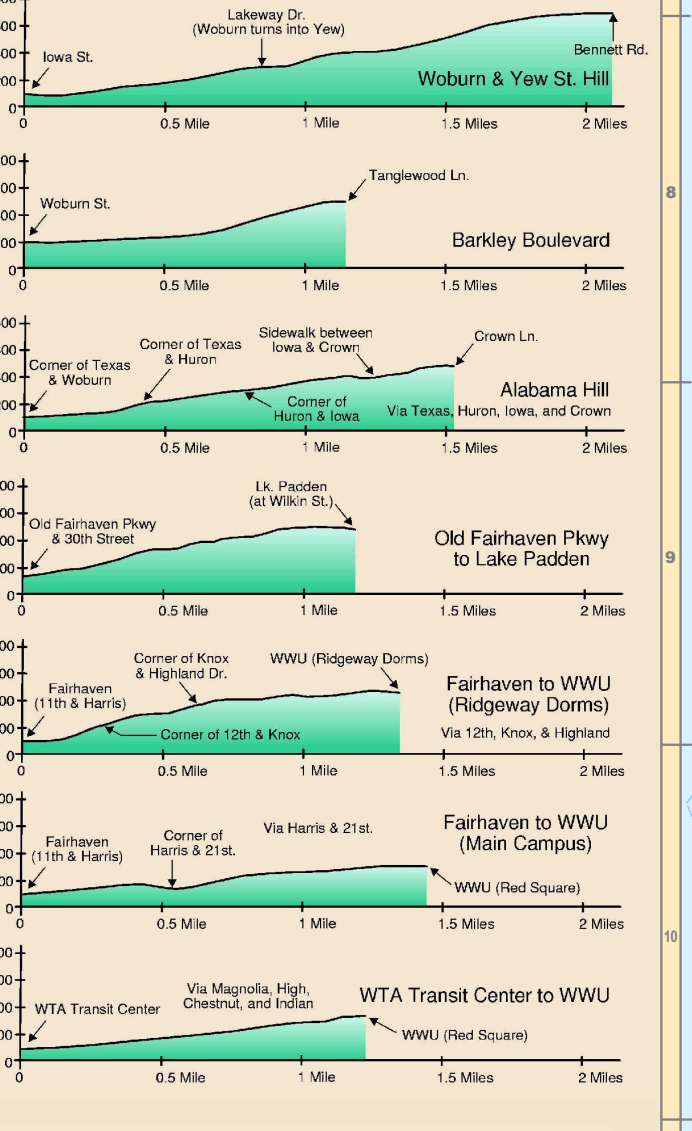

Selected Hill Climb Profiles