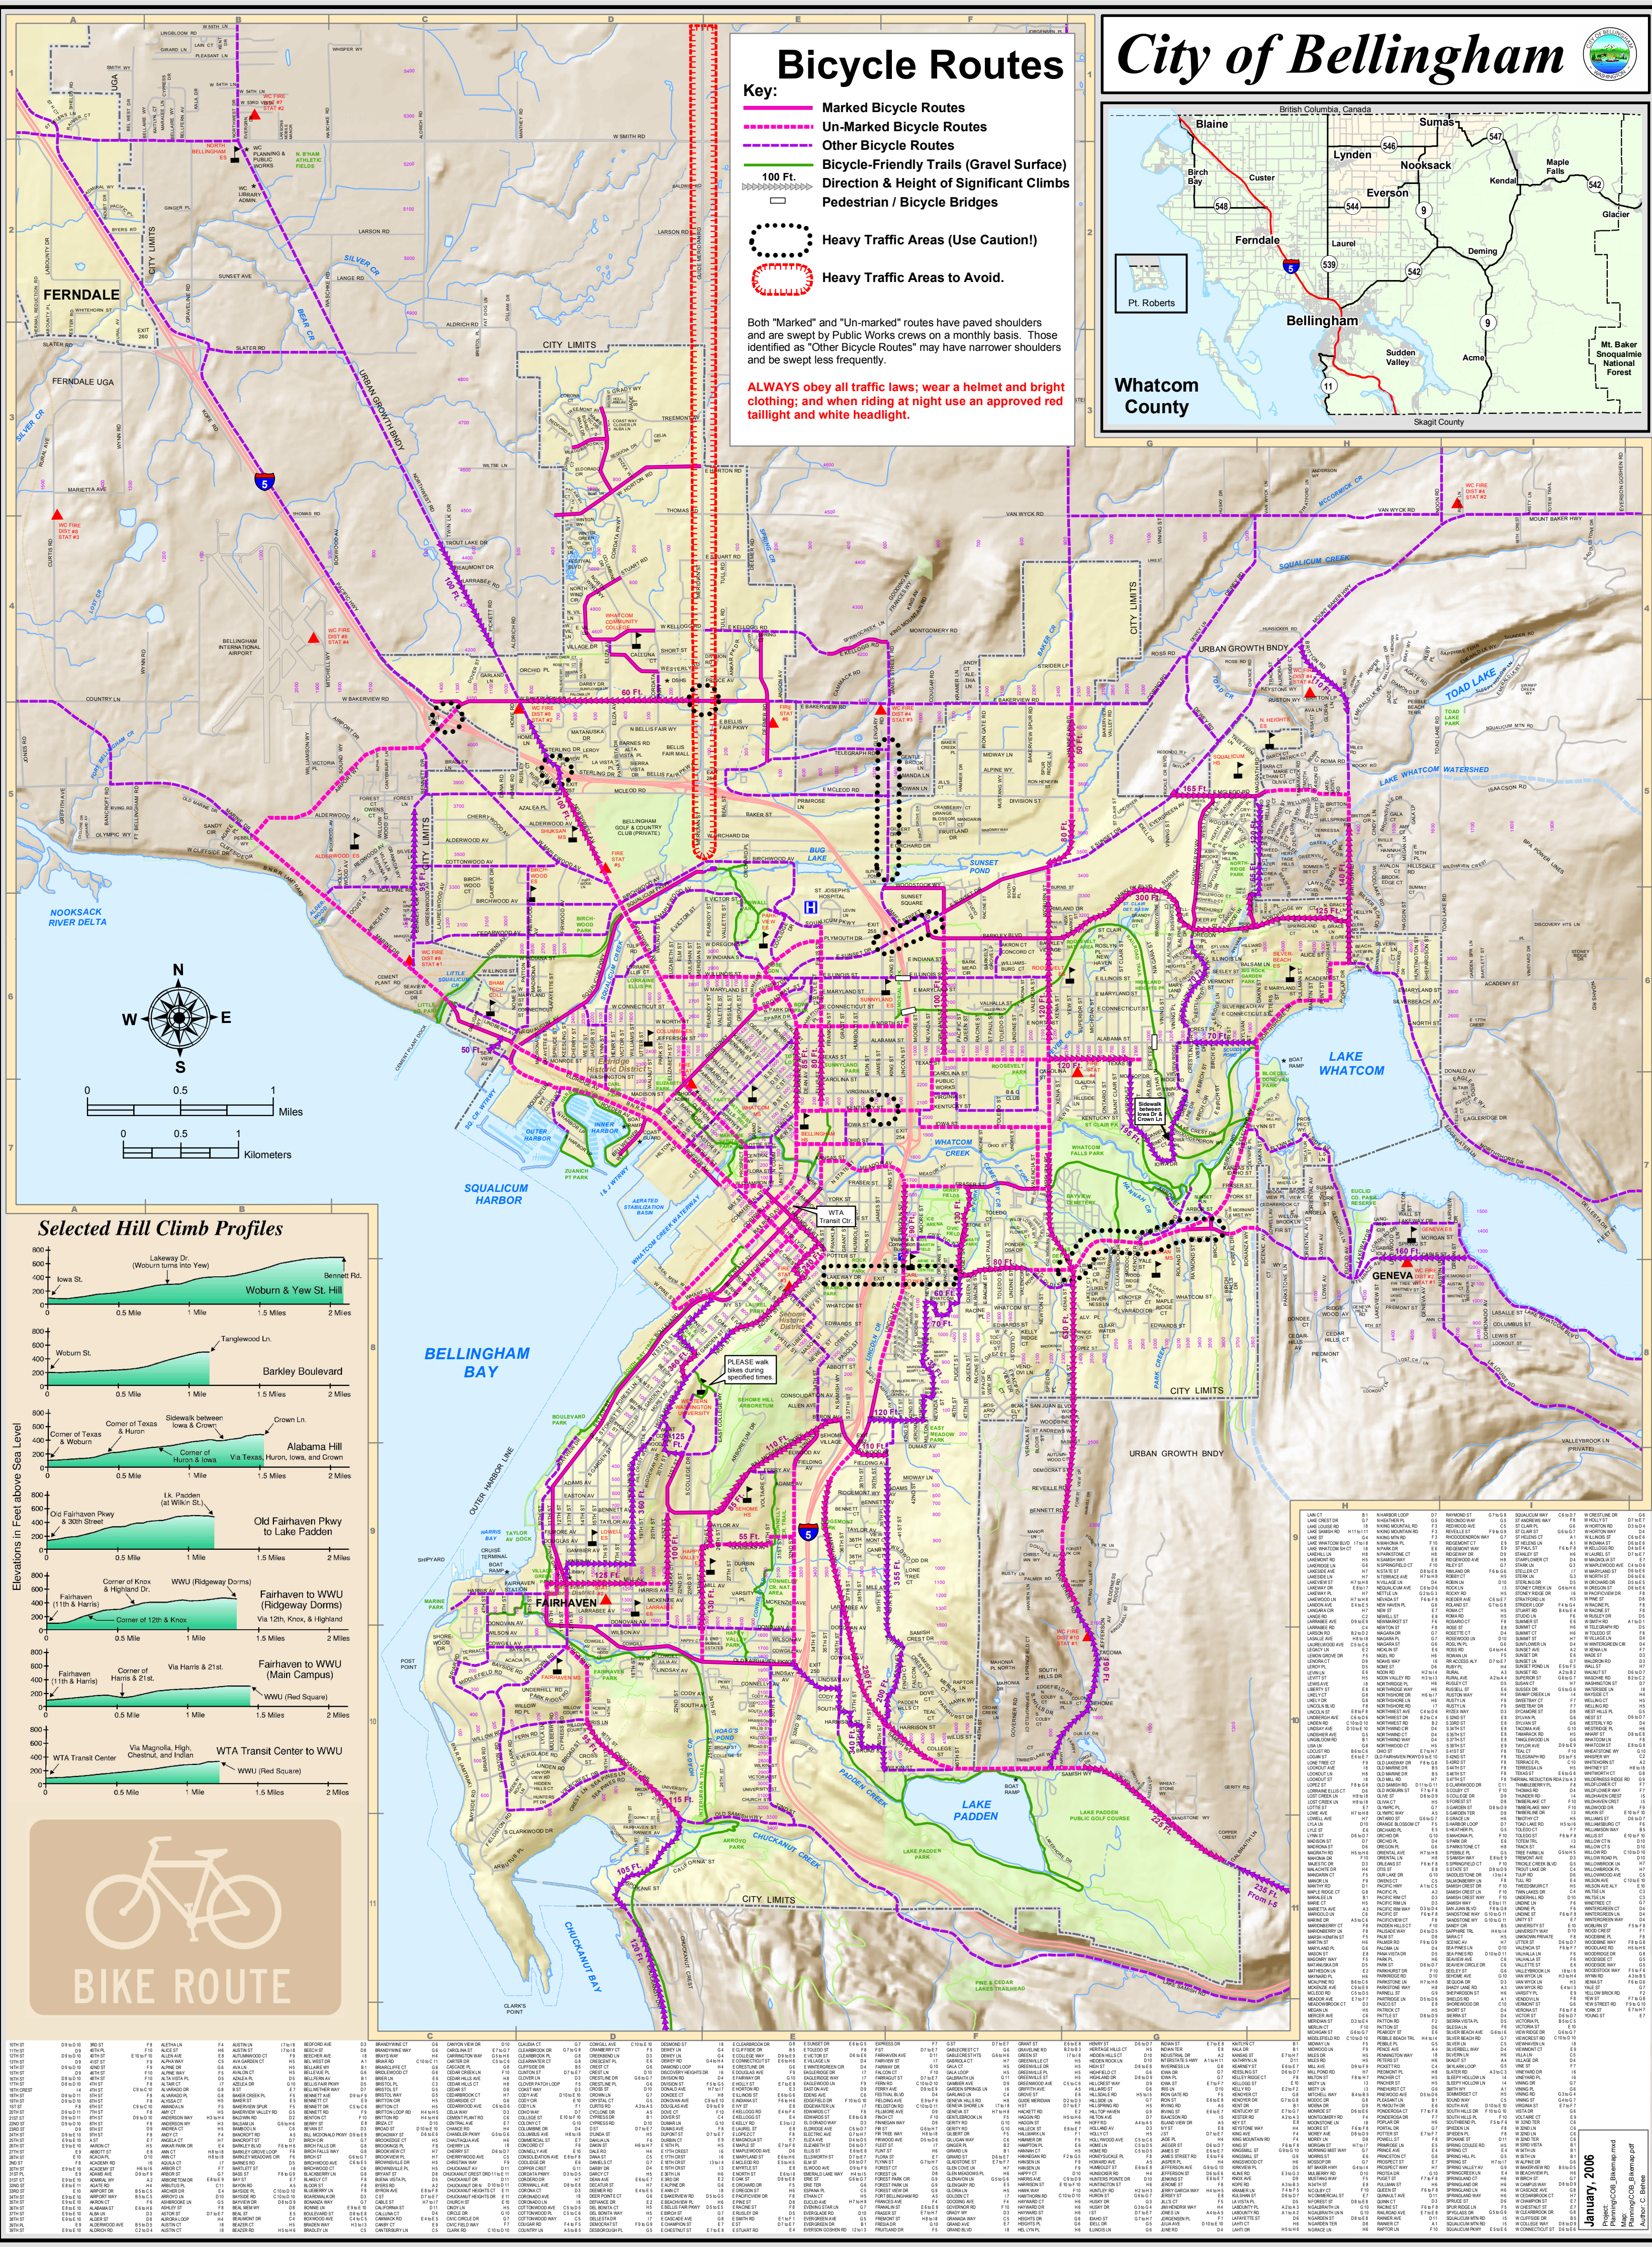

Bicycle Routes

City of Bellingham

1. **Key:**
2. Marked Bicycle Routes
   - Un-Marked Bicycle Routes
   - Other Bicycle Routes
   - Bicycle-Friendly Trails (Gravel Surface)
   - 100 Ft. Direction & Height of Significant Climbs
   - Pedestrian / Bicycle Bridges
   - Heavy Traffic Areas (Use Caution!)
   - Heavy Traffic Areas to Avoid.

Both "Marked" and "Un-marked" routes have paved shoulders and are swept by Public Works crews on a monthly basis. Those identified as "Other Bicycle Routes" may have narrower shoulders and be swept less frequently.

ALWAYS obey all traffic laws; wear a helmet and bright clothing; and when riding at night use an approved red taillight and white headlight.