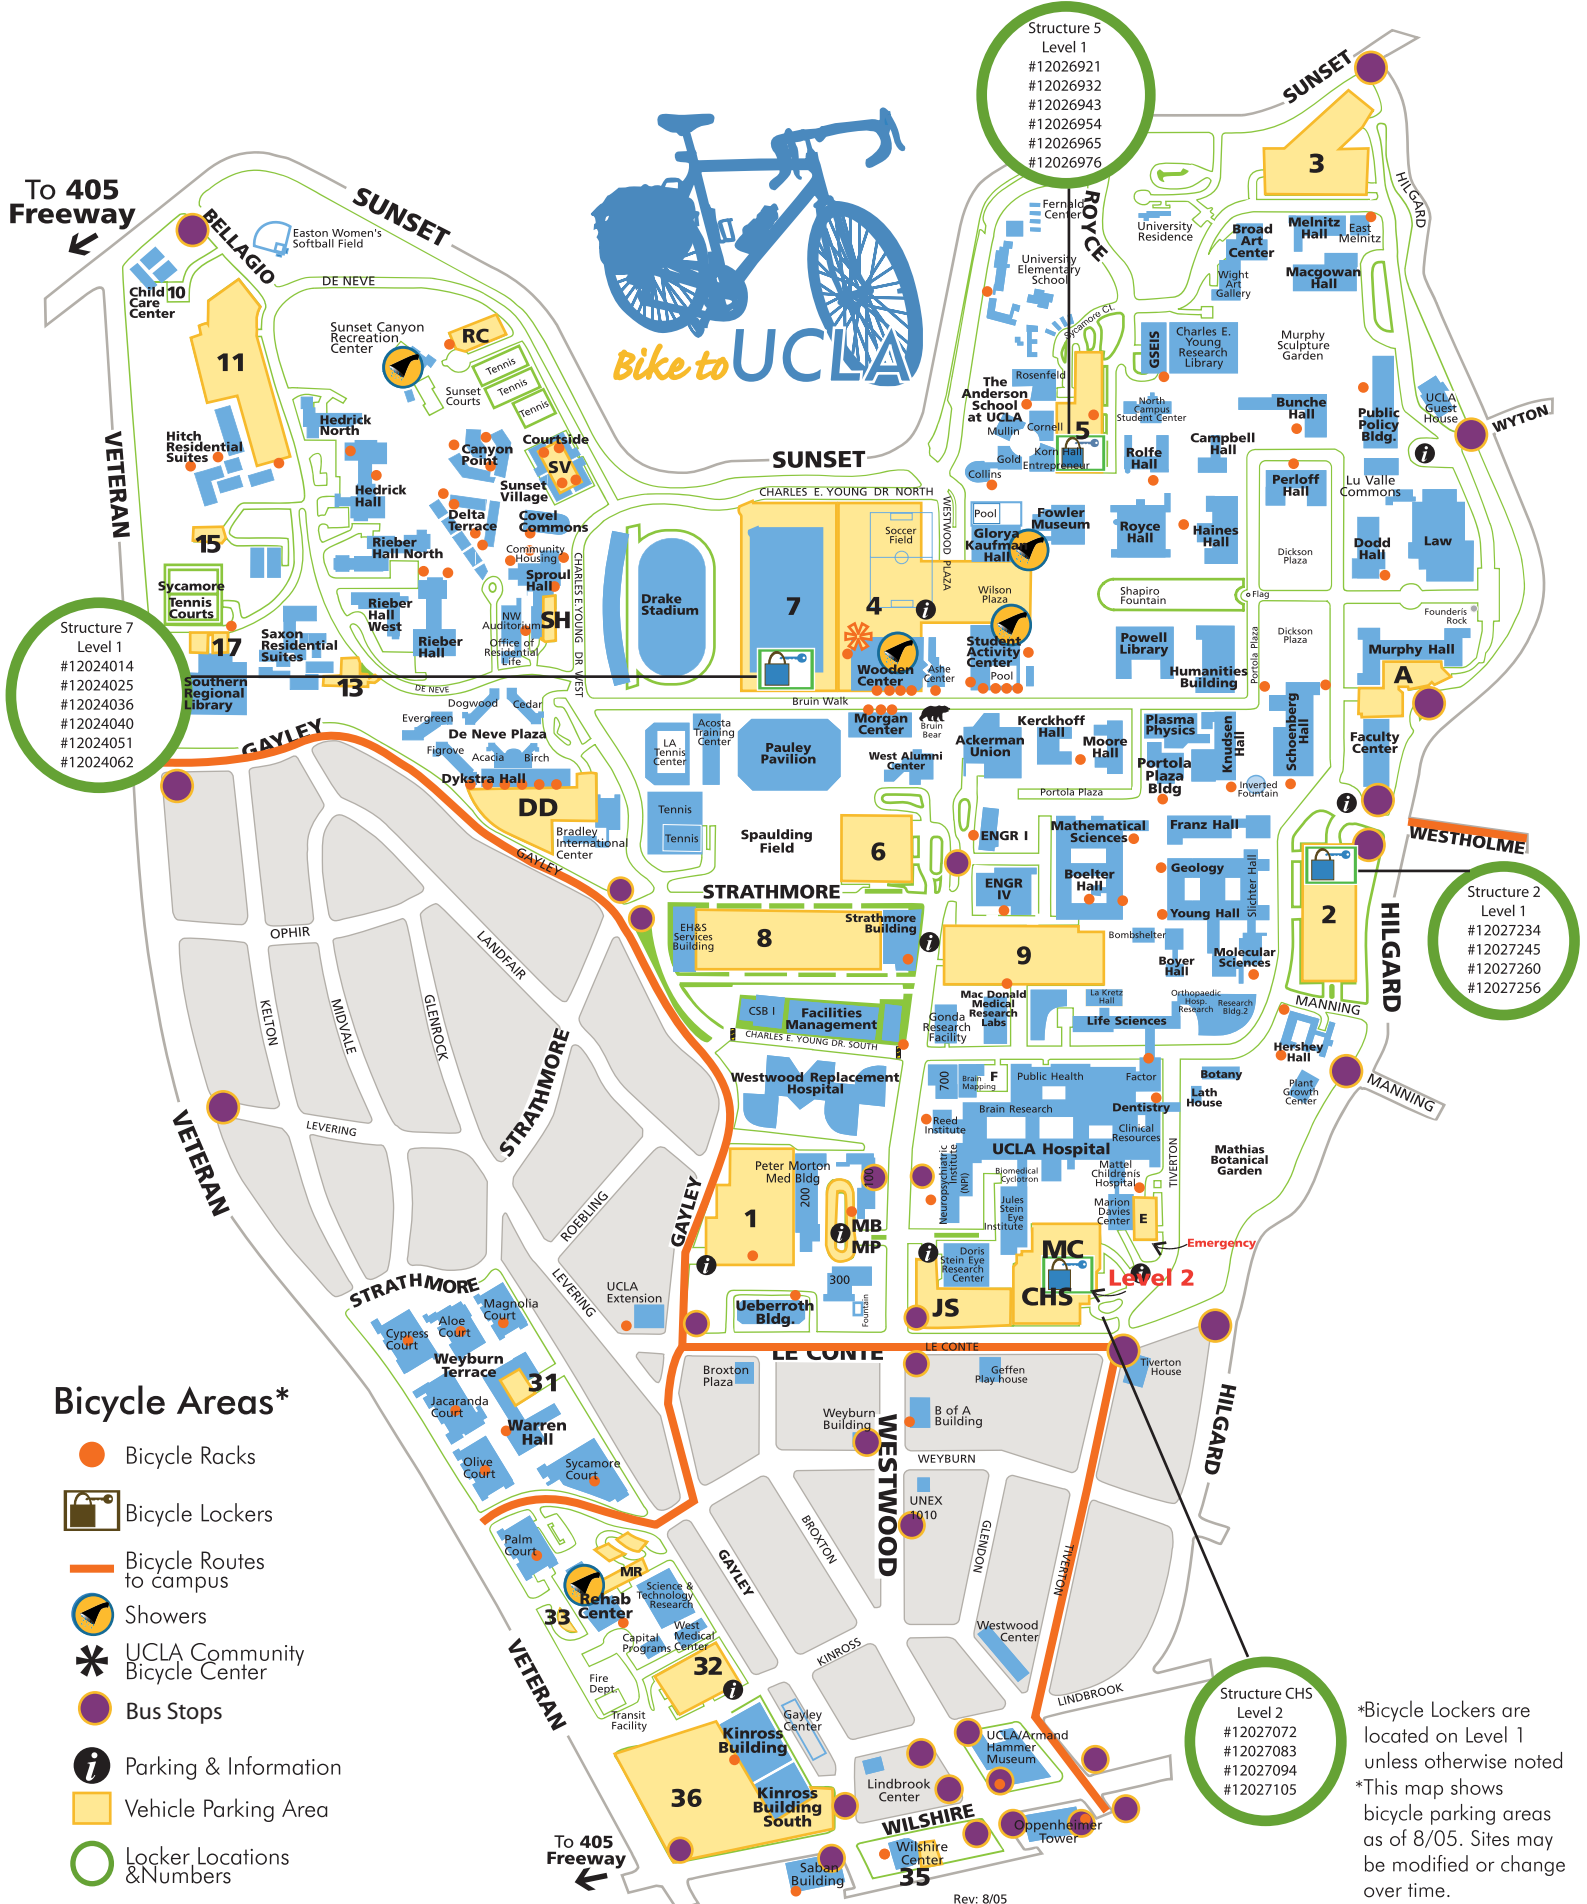

# UCLA Bicycle Commute Map

To 405 Freeway

To 405 Freeway

## Bicycle Areas\*

- Bicycle Racks
- Bicycle Lockers
- Bicycle Routes to campus
- Showers
- UCLA Community Bicycle Center
- Bus Stops
- Parking & Information
- Vehicle Parking Area
- Locker Locations & Numbers

Structure 5  
Level 1  
#12026921  
#12026932  
#12026943  
#12026954  
#12026965  
#12026976

Structure 7  
Level 1  
#12024014  
#12024025  
#12024036  
#12024040  
#12024051  
#12024062

Structure 2  
Level 1  
#12027234  
#12027245  
#12027260  
#12027256

Structure CHS  
Level 2  
#12027072  
#12027083  
#12027094  
#12027105

\*Bicycle Lockers are located on Level 1 unless otherwise noted  
\*This map shows bicycle parking areas as of 8/05. Sites may be modified or change over time.