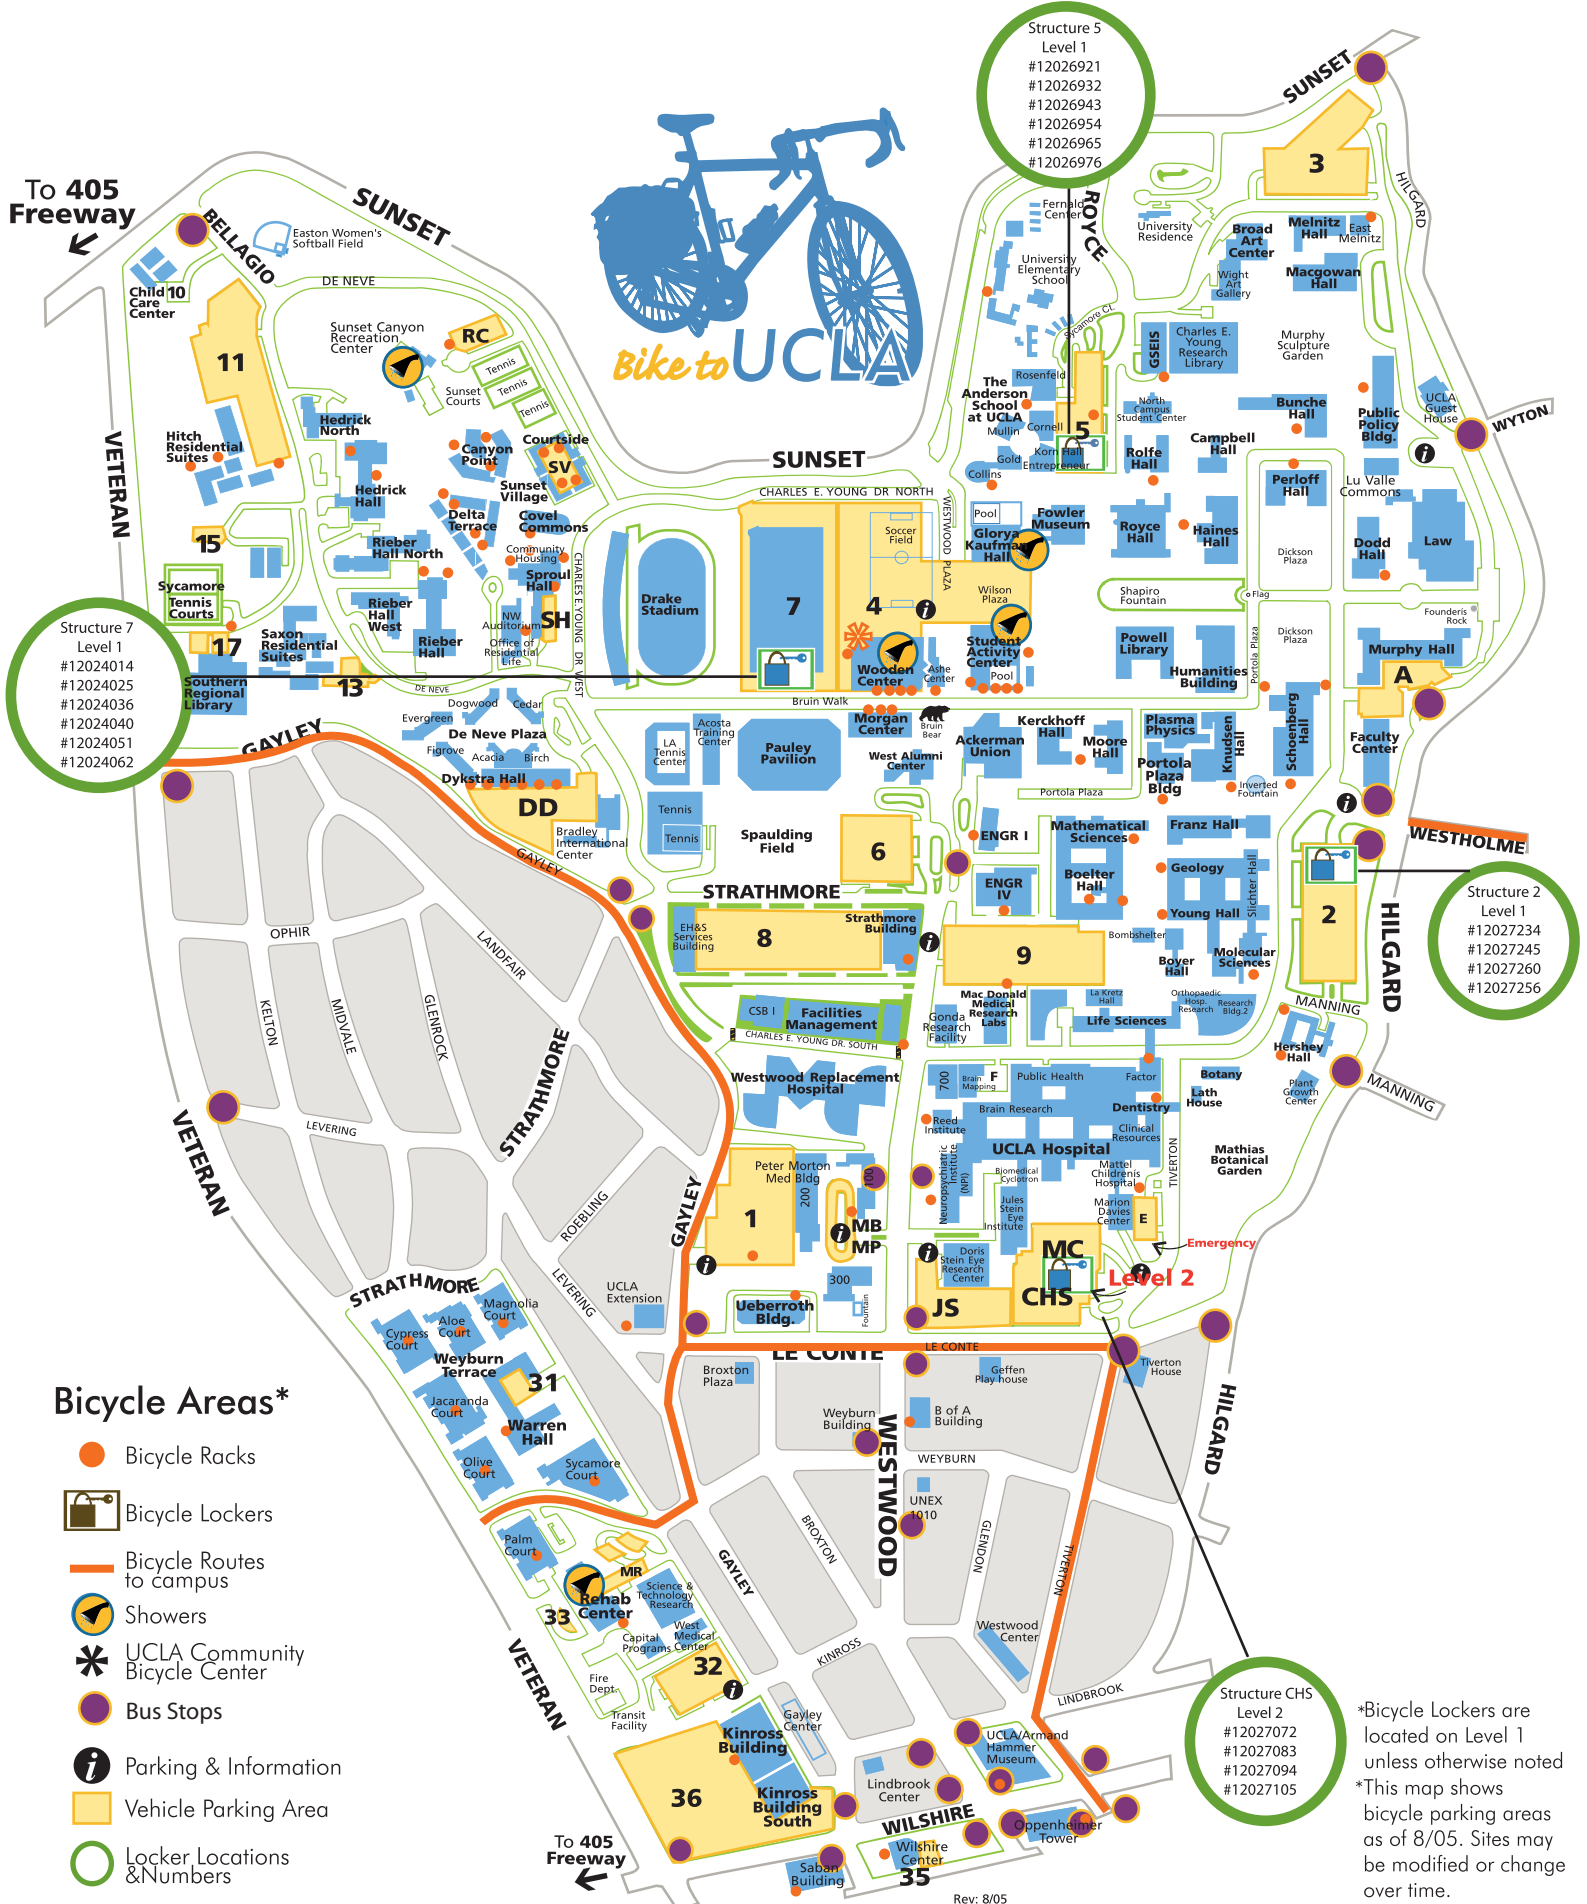

UCLA Bicycle Commute Map

To 405 Freeway

To 405 Freeway

Bicycle Areas*

- Bicycle Racks
- Bicycle Lockers
- Bicycle Routes to campus
- Showers
- UCLA Community Bicycle Center
- Bus Stops
- Parking & Information
- Vehicle Parking Area
- Locker Locations & Numbers

Structure 5
Level 1
#12026921
#12026932
#12026943
#12026954
#12026965
#12026976

Structure 7
Level 1
#12024014
#12024025
#12024036
#12024040
#12024051
#12024062

Structure 2
Level 1
#12027234
#12027245
#12027260
#12027256

Structure CHS
Level 2
#12027072
#12027083
#12027094
#12027105

*Bicycle Lockers are located on Level 1 unless otherwise noted
*This map shows bicycle parking areas as of 8/05. Sites may be modified or change over time.